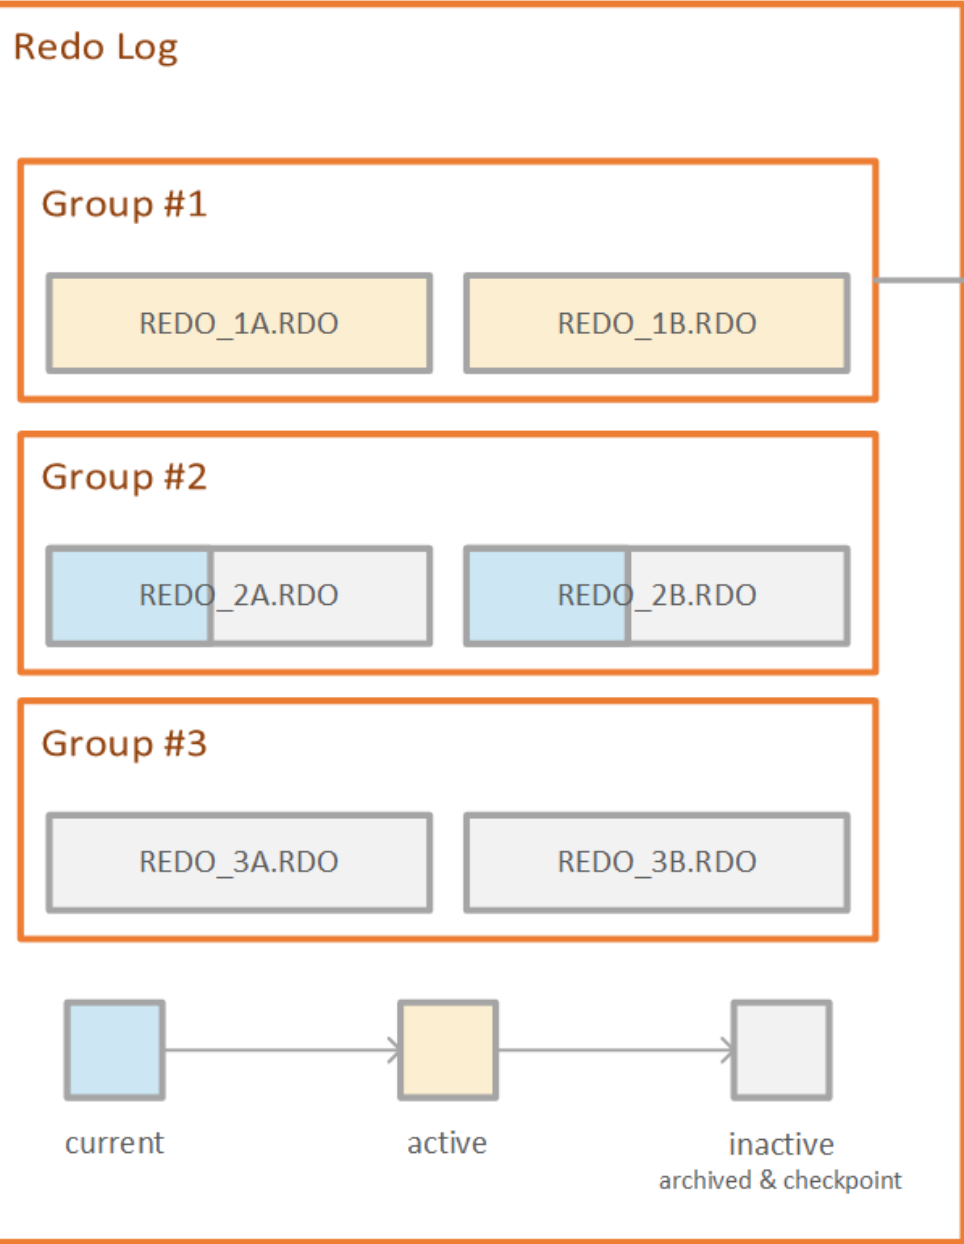

Multitenant Architecture

Non-CDB Instance

MYDB

Multitenant Instance

MYDB

CDB\$ROOT

PDB\$SEED

Physical Storage

Logical Storage

Block

Object (dba_objects)

Extent (dba_extents)

Datafile (dba_data_files)

Segment (dba_segments)

Tablespace (dba_tablespaces)

Redo & Undo

Memory Architecture & Processes

Basic Performance Views